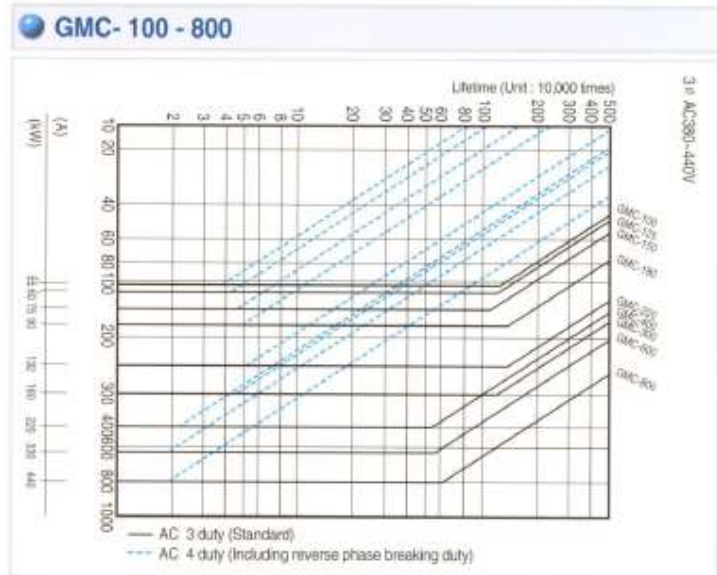

P.O. Box 30
Grange, Qld 4051
Australia
www.powersystems.com.au

LG Industrial Systems Contactors

Ratings		Type	GMC-100	GMC-125
	AC1		150A	150A
	AC3	200~240V	30kW 105A	37kW 125A
		380~440V	55kW 105A	60kW 120A
		500~550V	55kW 85A	60kW 90A
		690V	55kW 65A	60kW 70A
Continuous Current				
UL			160A	160A
Motor AC	Single Phase	115V	7.5 HP	10 HP
		230V	15 HP	20 HP
	Three Phase	200V	30 HP	40 HP
		230V	30 HP	40 HP
		460V	60 HP	75 HP
		575V	60 HP	75 HP